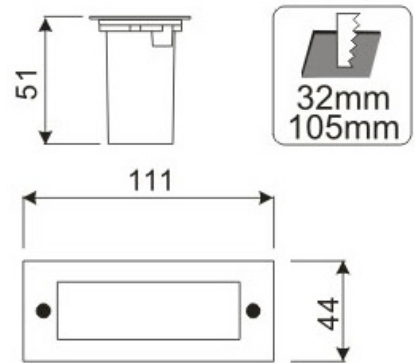

# LED Recessed Lighting – LR-R00143

Model No.	LR-R00143
LED Type	5mm
LED Q'TY.	12
Beam Angle	-
Minimum luminous flux(lm)	60
Voltage	120-240V
LED Watt	1W
Environmental Temperature	- 20°C~60°C
Environmental Humidity	0%-95%
Safety Class	I
Safety Type	IP54
Material	ST304+Aluminium
Driver	Included